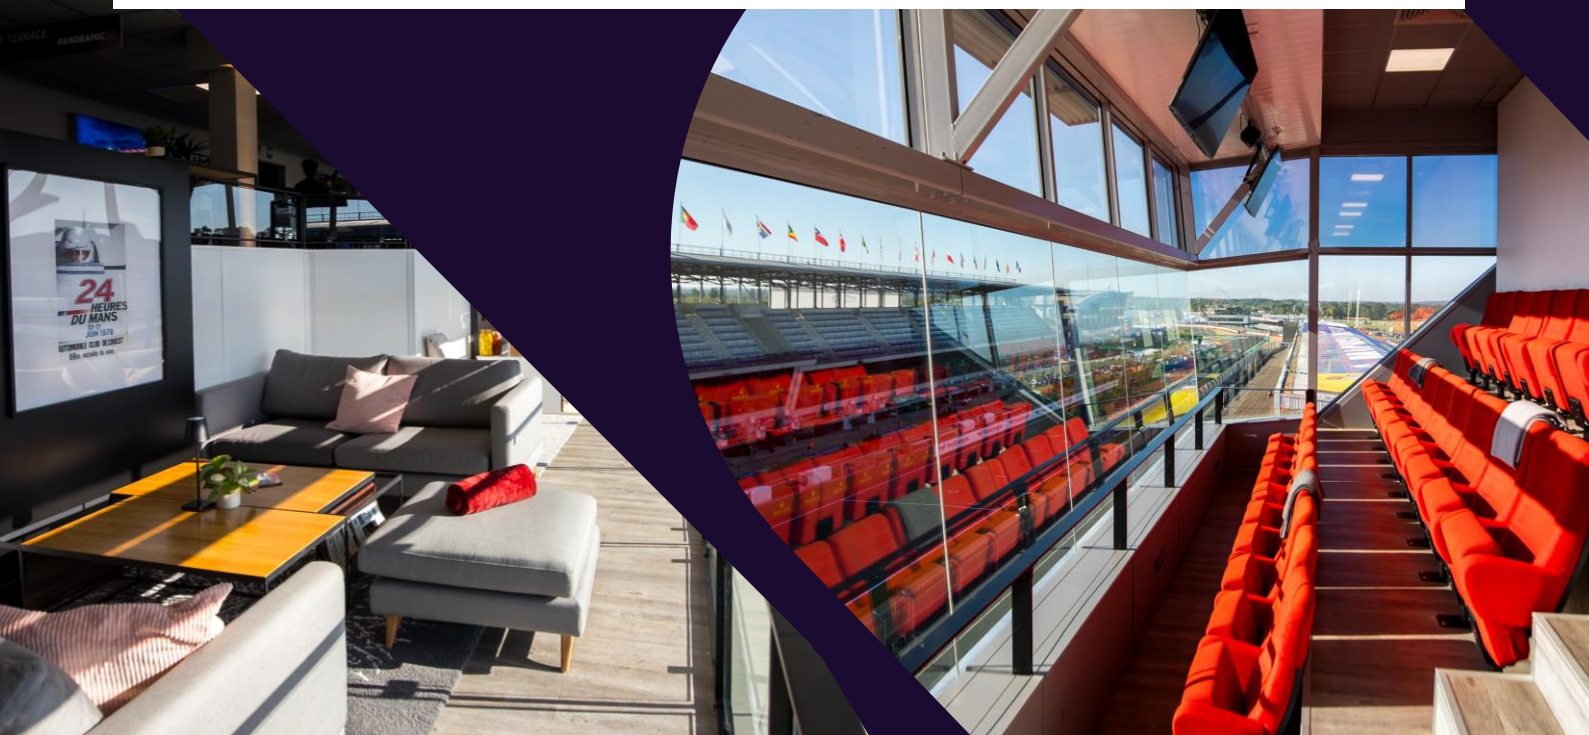

HOSPITALITY

PANORAMIC 24

A BLEND OF COMPETITION AND ELEGANCE

Step into the thrilling world of motorsports and get ready for an experience like no other! Nestled high above the hustle and bustle of the pits, make the most of the premium lounge with panoramic views of the pit lane, the pit straight and the legendary Dunlop curve. The outdoor space allows you to watch the action on the circuit and revel in the race's characteristic atmosphere.

Day and night, our high-end services and varied schedule of activities are sure to make this experience one to remember.

FROM 1 PERSON

SHARED VENUE

PIT STRAIGHT

HOSPITALITY

INCLUDED SERVICES

-  Shared reception area with views on the circuit and pitlane
-  A breathtaking view on the starting ceremony
-  High-end catering & open bar (champagne included)
-  Paddocks and Gridwalk access
-  Access to unique viewpoints*
-  Guided tour**
-  Culinary and musical entertainment
-  Parking (1 for 3 guests)